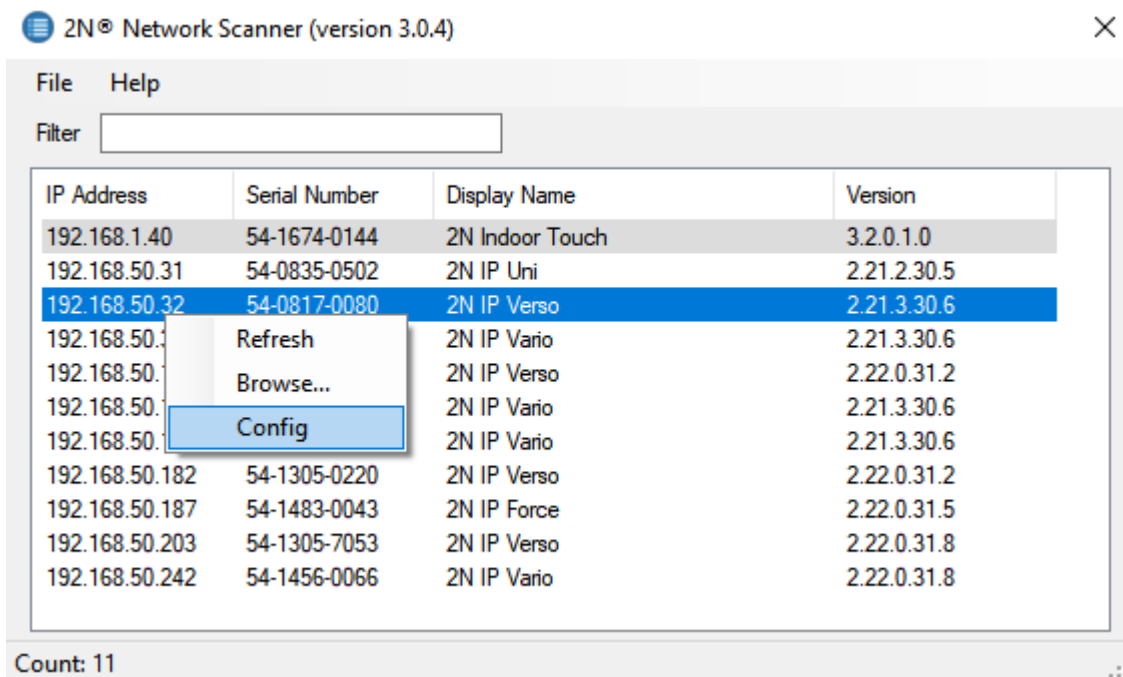

The screenshot shows the 2N Network Scanner (version 3.0.4) interface. It features a menu bar with 'File' and 'Help', a filter input field, and a table of detected devices. The table has four columns: IP Address, Serial Number, Display Name, and Version. Below the table, it indicates 'Count: 12'.

IP Address	Serial Number	Display Name	Version
192.168.1.40	54-1674-0144	2N Indoor Touch	3.2.0.1.0
192.168.50.31	54-0835-0502	2N IP Uni	2.21.2.30.5
192.168.50.32	54-0817-0080	2N IP Verso	2.21.3.30.6
192.168.50.33	54-0422-0119	2N IP Vario	2.21.3.30.6
192.168.50.127	54-1046-0979	2N IP Verso	2.22.0.31.2
192.168.50.142	08002754A13A	2N Access Commander	1.9.0.2849.0
192.168.50.173	54-1249-0157	2N IP Vario	2.21.3.30.6
192.168.50.181	54-1456-0027	2N IP Vario	2.21.3.30.6
192.168.50.182	54-1305-0220	2N IP Verso	2.22.0.31.2
192.168.50.187	54-1483-0043	2N IP Force	2.22.0.31.5
192.168.50.203	54-1305-7053	2N IP Verso	2.22.0.31.8
192.168.50.242	54-1456-0066	2N IP Vario	2.22.0.31.8

If you need to RESCAN connected networks, please click on File - Refresh:

The screenshot shows the 2N Network Scanner (version 3.0.4) interface with the 'File' menu open. The 'Refresh' option is highlighted. The table below shows the first device detected.

IP Address	Serial Number	Display Name	Version
192.168.1.40	54-1674-0144	2N Indoor Touch	3.2.0.1.0

Or by right clicking on one device and choosing Refresh option:

2. Change IP settings of a detected 2N device - by right clicking on detected device, you can choose to modify its IP settings by choosing the Config option