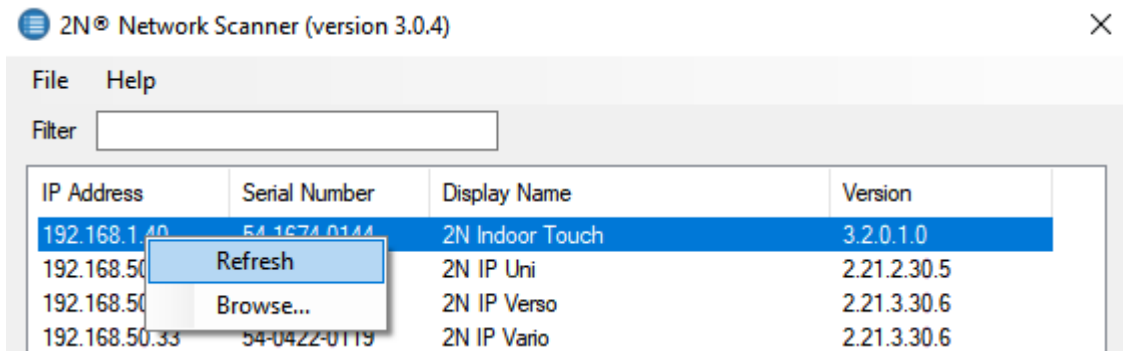

2. Change IP settings of a detected 2N device - by right clicking on detected device, you can choose to modify its IP settings by choosing the Config option

In configuration, you can change between DHCP and static IP settings. You need to confirm changes by entering a password. This will be the password used for the Admin user.