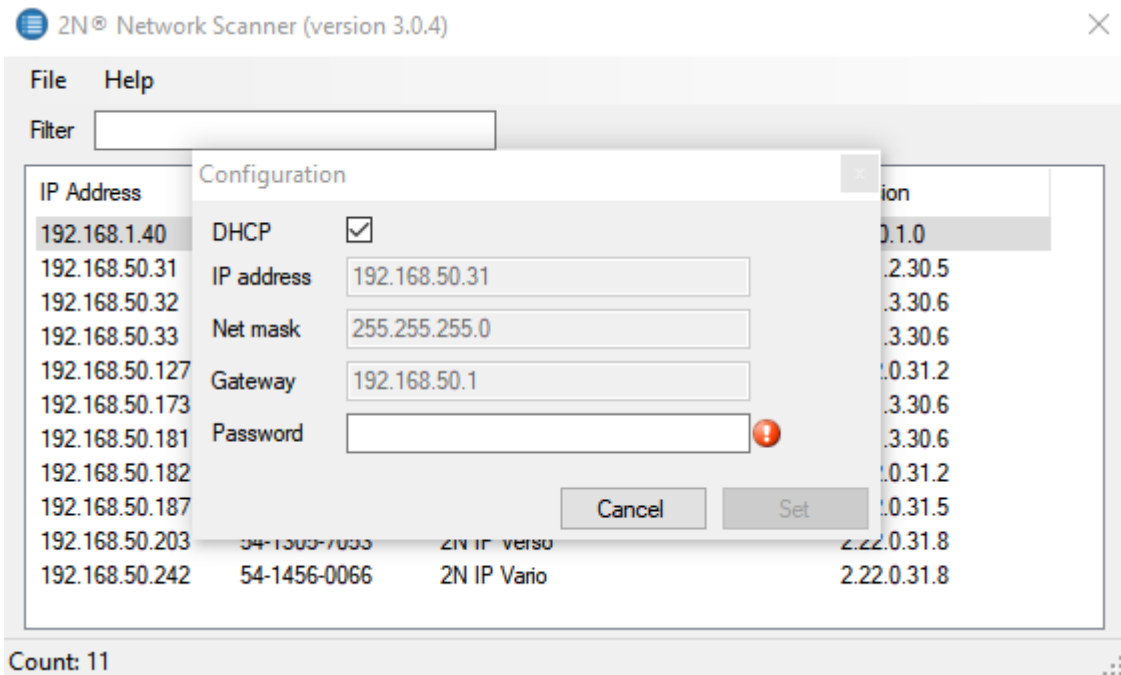

Config option is available only for 2N® IP Intercoms and 2N® Access units on not grayed lines.

3. Browse detected 2N device - by right clicking on a detected device, you can choose to Browse its web configuration using your favourite web browser

You have the option to filter search results by typing into the filter box. You can filter for IP address, serial number, display name or firmware version to be shown.