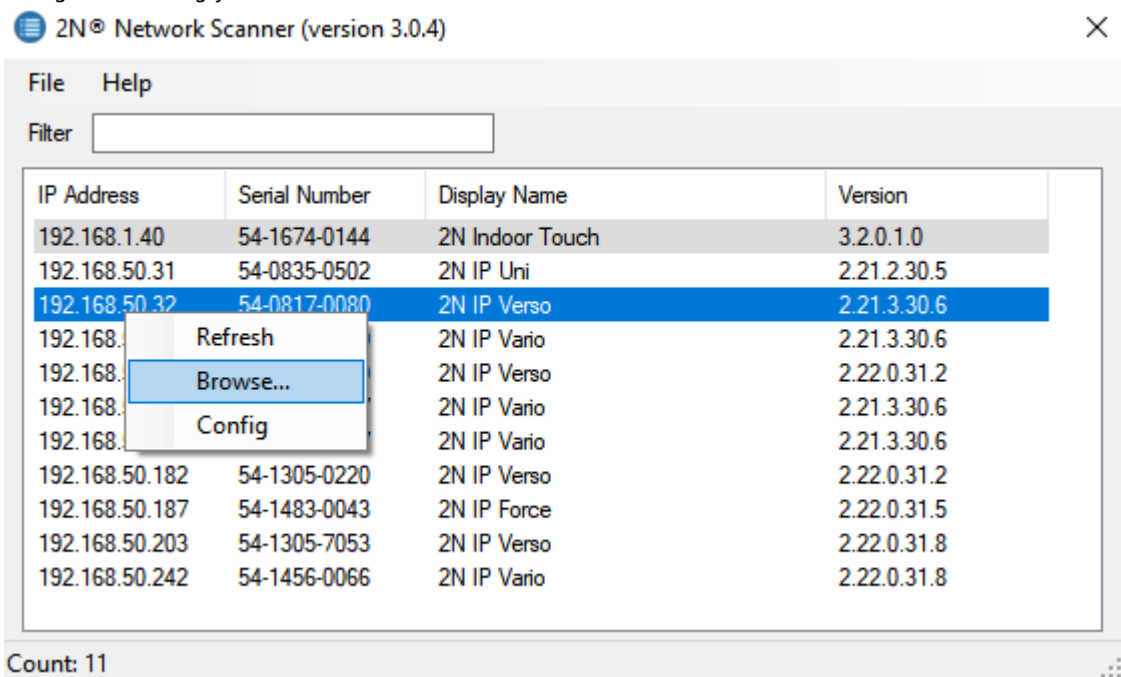

Config option is available only for 2N® IP Intercoms and 2N® Access units on not grayed lines.

3. Browse detected 2N device - by right clicking on a detected device, you can choose to Browse its web configuration using your favourite web browser